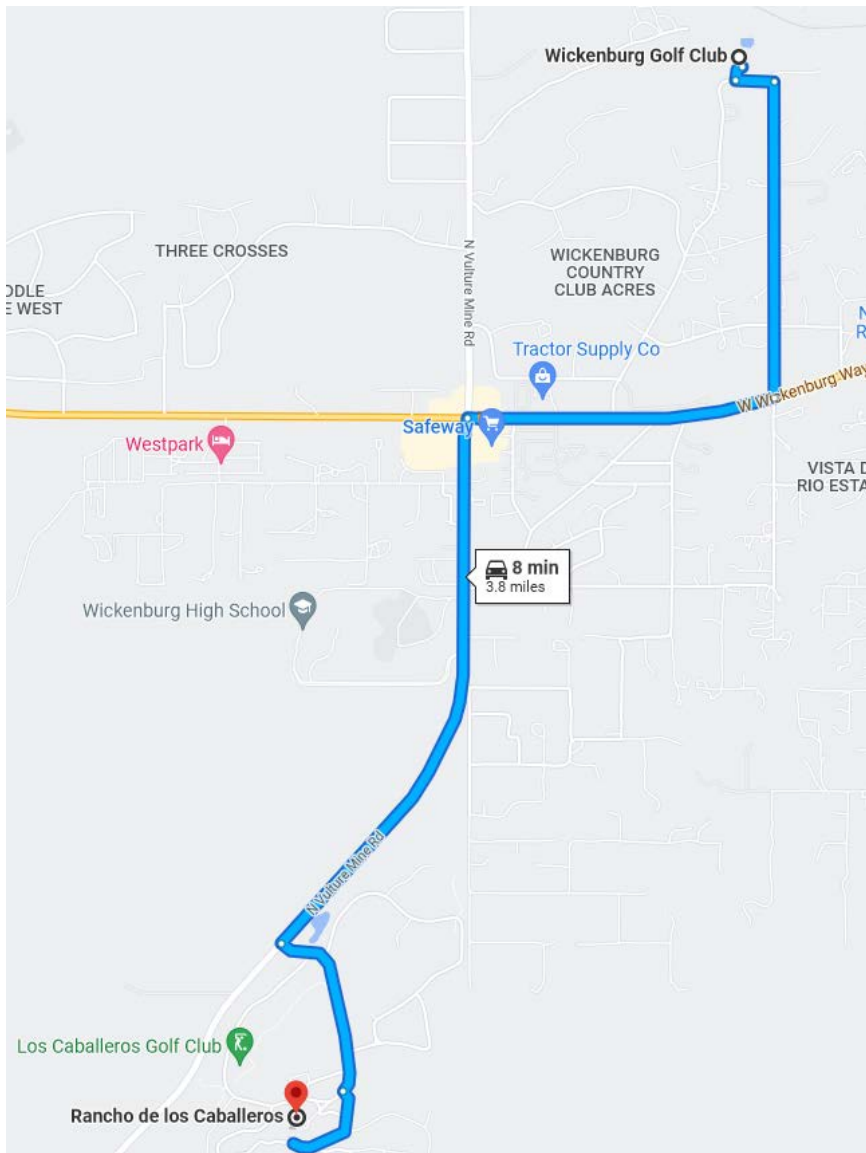

Directions from Los Cab to Wickenburg Golf Club

Leave

Rancho de los Caballeros

1551 S Vulture Mine Rd, Wickenburg, AZ 85390

Turn right onto N Vulture Mine Rd

1.4 mi

Turn right onto US-60 E/W Wickenburg Way

0.8 mi

Turn left onto N Country Club Dr

Destination will be on the right

0.9 mi

Arrive

Wickenburg Golf Club

1420 N Country Club Dr, Wickenburg, AZ 85390

Note: As you are coming South from the traffic circle or downtown Wickenburg, N Country Club Drive is about 1.8 Miles South and there is not a stoplight or traffic signal.