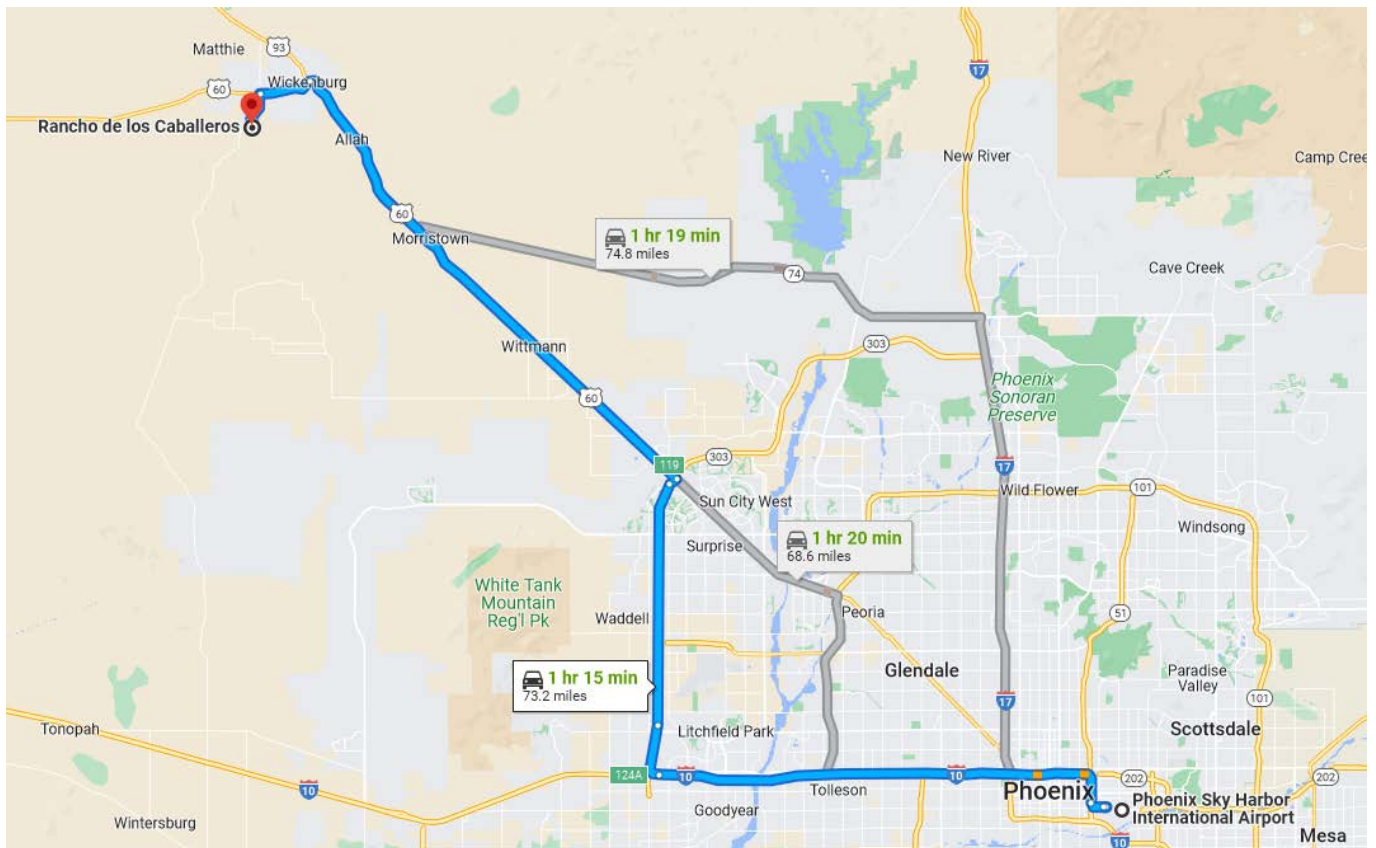

Get on I-10 West bound

Follow I-10 W and Arizona State Rte 303 N to US-60 W/W Grand Ave in Surprise.

Take exit 119 from Arizona State Rte 303 ~36 min

Use the left 2 lanes to turn left onto US-60 W/W Grand Ave

Continue to follow US-60 West to Wickenburg 28.1 mi

At the traffic circle, exit in left hand lane

and take the 2nd exit onto E Center/E Wickenburg Way [US-60 West]

Continue to follow E Wickenburg Way 2.8 mi

Note: There is a Safeway Grocery Store on SE corner

Turn left onto N Vulture Mine Rd 1.4 mi [Stoplight]

Turn left onto N 334th Ave 0.5 mi

Turn left to stay on N 334th Ave 0.2 mi

Arrive

Rancho de los Caballeros

1551 S Vulture Mine Rd, Wickenburg, AZ 85390

1 Hour 15 minutes 73 Miles

Map of Los Cab from N Vulture Mine Rd to Resort

Directions from Quartzite AZ to Los Cab

Leave
Quartzsite Arizona 85346

I-10 from West to Quartzite AZ then East on I-10 to exit 31 - 13 Miles,
and take US 60 East to Wickenburg
At the traffic circle in Vicksburg, continue straight onto US-60 E [15 Miles]
Continue East on US-60 to N Vulture Mine Rd. [62 Miles]