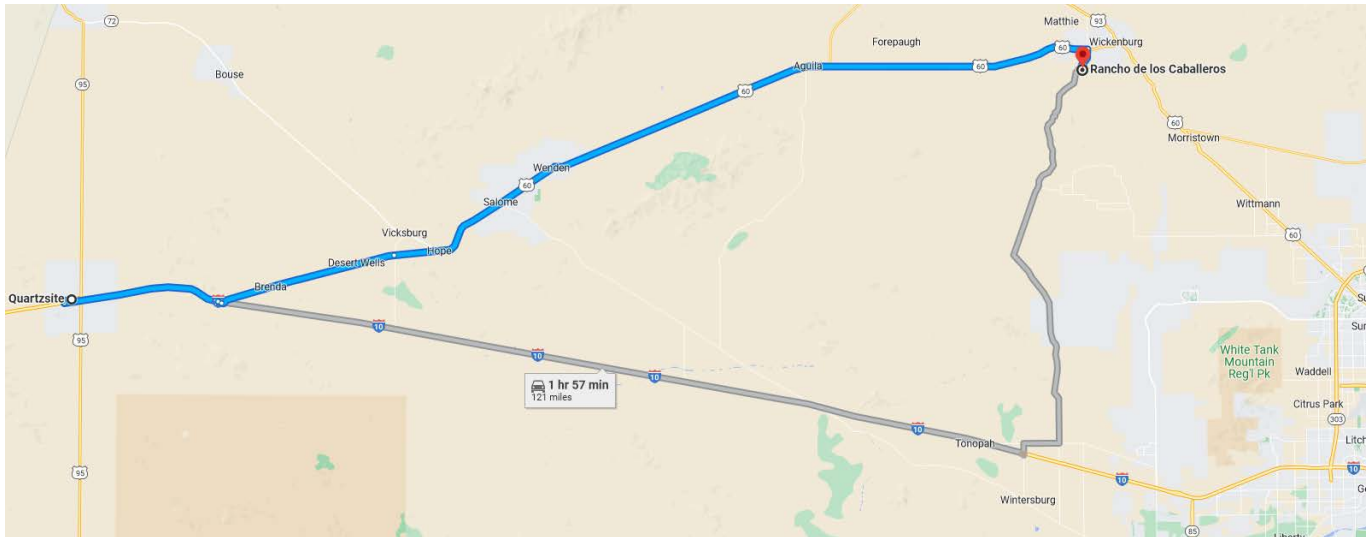

1551 S Vulture Mine Rd, Wickenburg, AZ 85390

1 Hour 15 minutes 73 Miles

Map of Los Cab from N Vulture Mine Rd to Resort

Directions from Quartzite AZ to Los Cab

Leave
Quartzsite Arizona 85346

I-10 from West to Quartzite AZ then East on I-10 to exit 31 - 13 Miles,
and take US 60 East to Wickenburg
At the traffic circle in Vicksburg, continue straight onto US-60 E [15 Miles]
Continue East on US-60 to N Vulture Mine Rd. [62 Miles]

Notes:

1. Wickenburg Munciple Airprt is on the Left about 1.5 Miles West of the Stoplight
2. There is a Safeway Grocery Store just East of the light on SE corner.

Turn right onto N Vulture Mine Rd 1.4 mi [Stoplight]
Turn left onto N 334th Ave 0.5 mi
Turn left to stay on N 334th Ave 0.2 mi

Arrive

Rancho de los Caballeros
1551 S Vulture Mine Rd, Wickenburg, AZ 85390

1 Hour 29 minutes 93 Miles

Directions from Los Cab to Wickenburg Golf Club

Leave

Rancho de los Caballeros

1551 S Vulture Mine Rd, Wickenburg, AZ 85390

Turn right onto N Vulture Mine Rd

1.4 mi

Turn right onto US-60 E/W Wickenburg Way

0.8 mi

Turn left onto N Country Club Dr

Destination will be on the right

0.9 mi

Arrive