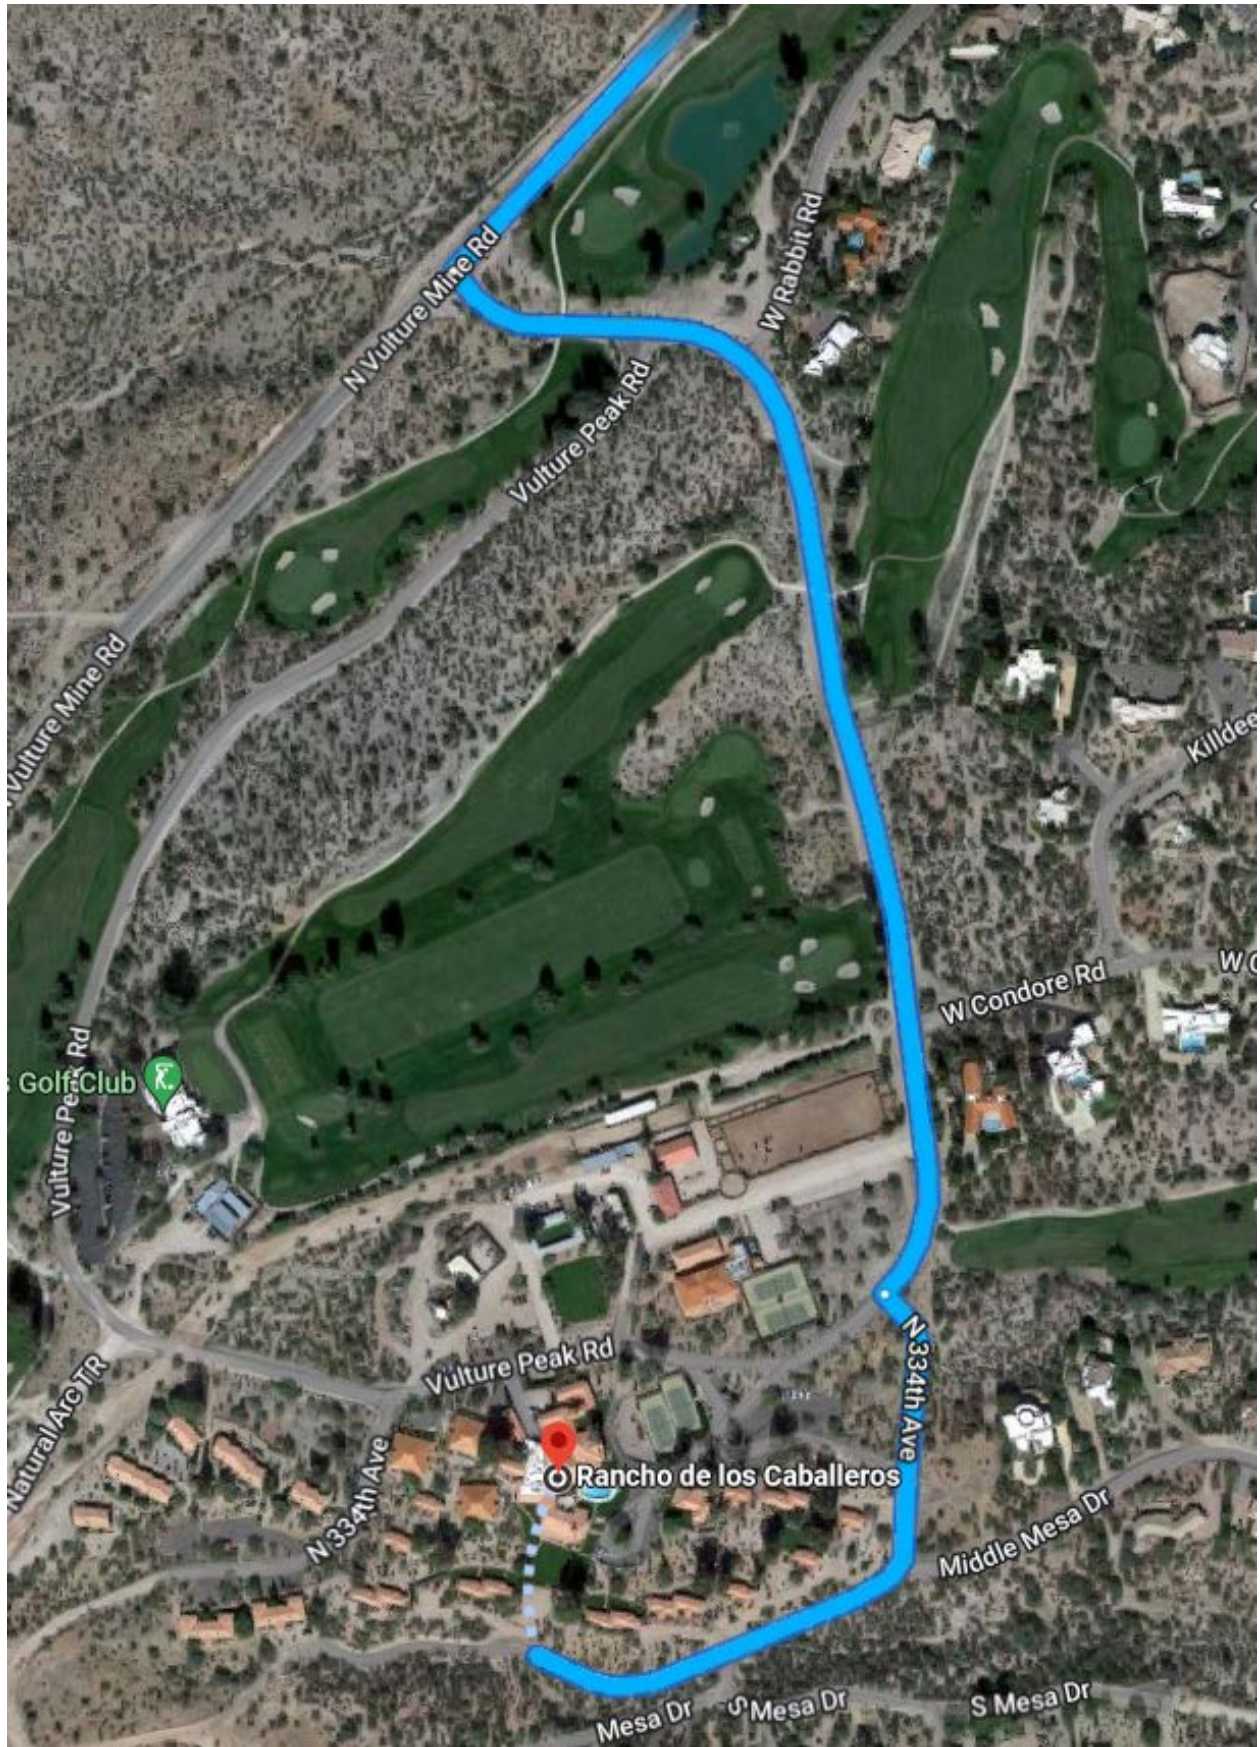

Get on I-10 West bound

Follow I-10 W and Arizona State Rte 303 N to US-60 W/W Grand Ave in Surprise.

Take exit 119 from Arizona State Rte 303 ~36 min

Use the left 2 lanes to turn left onto US-60 W/W Grand Ave

Continue to follow US-60 West to Wickenburg 28.1 mi

At the traffic circle, exit in left hand lane

and take the 2nd exit onto E Center/E Wickenburg Way [US-60 West]

Continue to follow E Wickenburg Way 2.8 mi

Note: There is a Safeway Grocery Store on SE corner

Turn left onto N Vulture Mine Rd 1.4 mi [Stoplight]

Turn left onto N 334th Ave 0.5 mi

Turn left to stay on N 334th Ave 0.2 mi

Arrive

Rancho de los Caballeros

1551 S Vulture Mine Rd, Wickenburg, AZ 85390

1 Hour 15 minutes 73 Miles

Map of Los Cab from N Vulture Mine Rd to Resort

Directions from Quartzite AZ to Los Cab

Leave
Quartzsite Arizona 85346

I-10 from West to Quartzite AZ then East on I-10 to exit 31 - 13 Miles,
and take US 60 East to Wickenburg
At the traffic circle in Vicksburg, continue straight onto US-60 E [15 Miles]
Continue East on US-60 to N Vulture Mine Rd. [62 Miles]